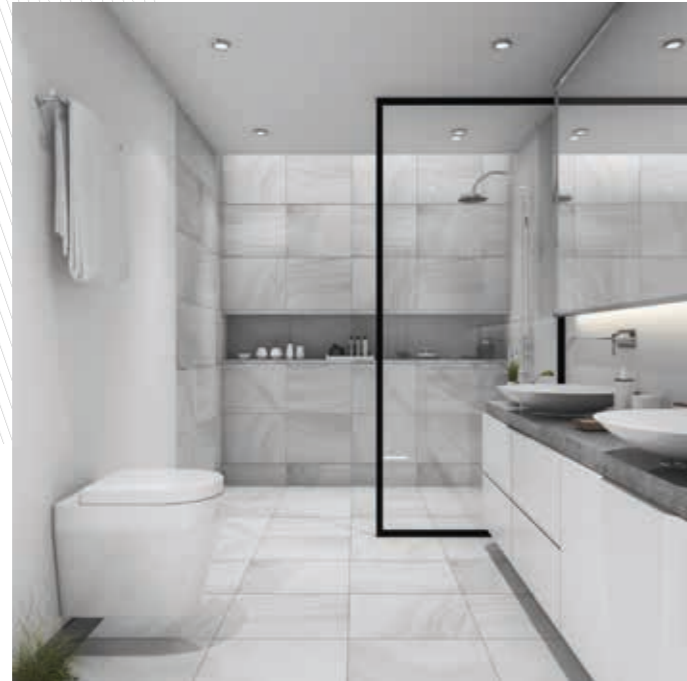

# LATITUDE SHOWER SCREENS

## DESIGN

Wintec Systems presents the latest innovation in fully framed & semi frameless designs: **Latitude Shower Screens**.

A fully integrated shower screen suite with Australian influenced design, styling and functionality. The slim clean lines coupled with Australian styled hardware will enhance and compliment your bathroom decor. This low-maintenance design adds not only style but functionality as well.