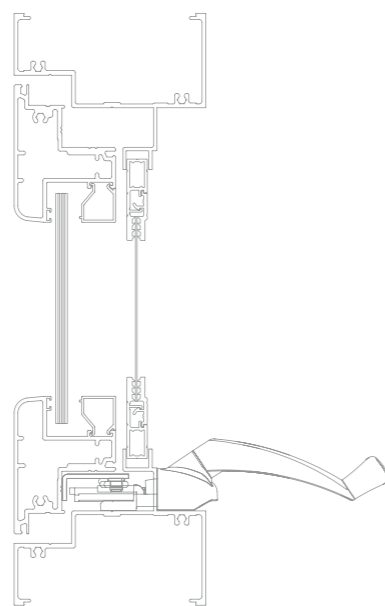

FEATURES AND BENEFITS OF THE LINDEMAN CASEMENT WINDOW INCLUDE:

The Wintec Systems Lindeman 100mm Casement Window is one for extremes! It boasts an extreme size with very large opening sashes.

It's also excellent in extreme weather as its multi-point locking feature adds extra security in high wind areas.

Additional options include: restricted opening, standard or barrel key locking, insect or security screens.

Frame widths available: 100mm

100mm FRAME