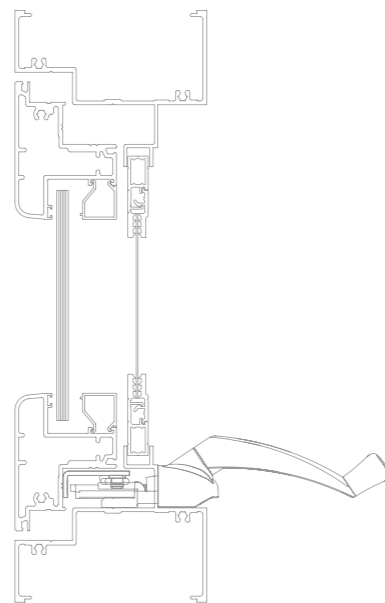

WHITSUNDAY

AWNING WINDOW

FEATURES AND BENEFITS OF THE WHITSUNDAY AWNING WINDOW INCLUDE:

The Wintec Systems Whitsunday 100mm Awning Window is one for extremes! It boasts an extreme size with very large opening sashes.

Frame widths available: 100mm

100mm FRAME

PERFORMANCE

STRUCTURAL PERFORMANCE (UP TO)

- + Serviceability Limit State Wind Pressure: 3000Pa max
- + Ultimate Limit State Wind Pressure: 6100Pa max
- + Water Penetration Resistance Pressure: 450Pa max

MAXIMUM RECOMMENDED SIZE (UP TO)

- + Height: 2200mm
- + Height with low light: 2750mm
- + Width: 1500mm (sash width)

GLAZING MAXIMUM THICKNESS (UP TO)

- + Single Glazed: 12.76mm
- + Double Glazed: 24mm

ACOUSTICS (UP TO)